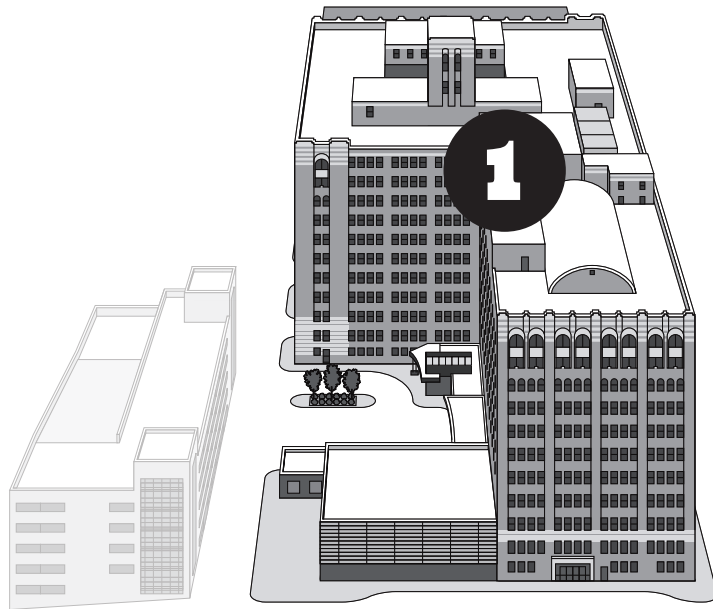

A. ALFRED TAUBMAN CENTER FOR DESIGN EDUCATION

460 W. Baltimore Ave. | Detroit, MI 48202

1 – Taubman Center

Alumni Exhibition
Communication Design & Strategy
Community Arts Partnerships
Fashion Design
Graduate Studies
Color & Materials Design
Design for Sustainability
Interdisciplinary Design & Media
Transportation Design
User Experience Design
Illustration
Interior Design
Precollege & Continuing Studies
Product Design
Professional Automotive
Modeling Program
Transportation Design
University Prep Art & Design
Student Showcase

What to see on which campus? The Student Exhibition has displays at both the A. Alfred Taubman Center for Design Education and the Walter and Josephine Ford Campus. Free parking is available on both campuses with shuttle service to and from either campus.