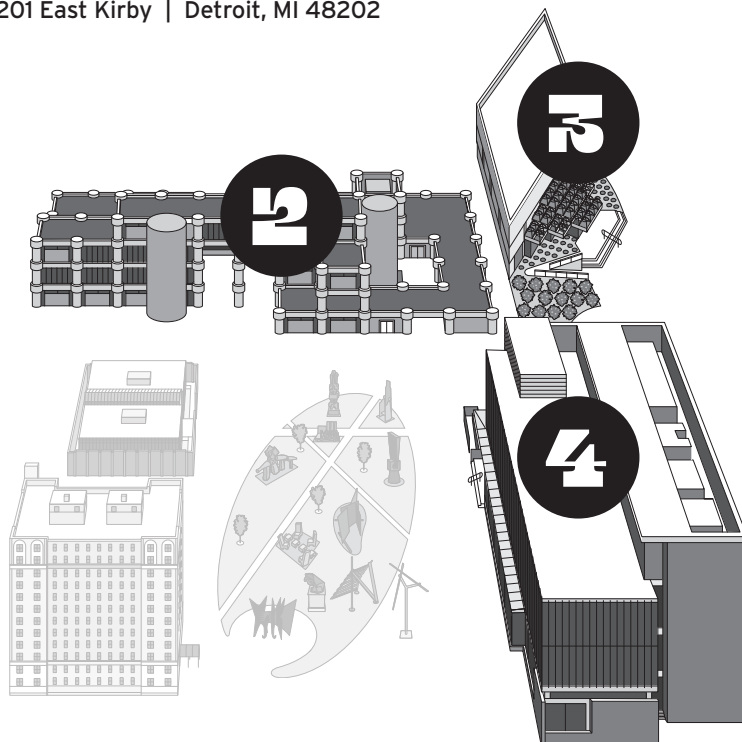

A. ALFRED TAUBMAN CENTER FOR DESIGN EDUCATION

460 W. Baltimore Ave. | Detroit, MI 48202

1 – Taubman Center

Alumni Exhibition
Communication Design & Strategy
Community Arts Partnerships
Fashion Design
Graduate Studies
Color & Materials Design
Design for Sustainability
Interdisciplinary Design & Media
Transportation Design
User Experience Design
Illustration
Interior Design
Precollege & Continuing Studies
Product Design
Professional Automotive
Modeling Program
Transportation Design
University Prep Art & Design
Student Showcase

What to see on which campus? The Student Exhibition has displays at both the A. Alfred Taubman Center for Design Education and the Walter and Josephine Ford Campus. Free parking is available on both campuses with shuttle service to and from either campus.

WALTER AND JOSEPHINE FORD CAMPUS

201 East Kirby | Detroit, MI 48202

2 – Kresge Ford Building

Studio Art & Craft
Collectors' Reception
(Opening night only)

3 – Manoogian Visual Resource Center

Studio Art & Craft